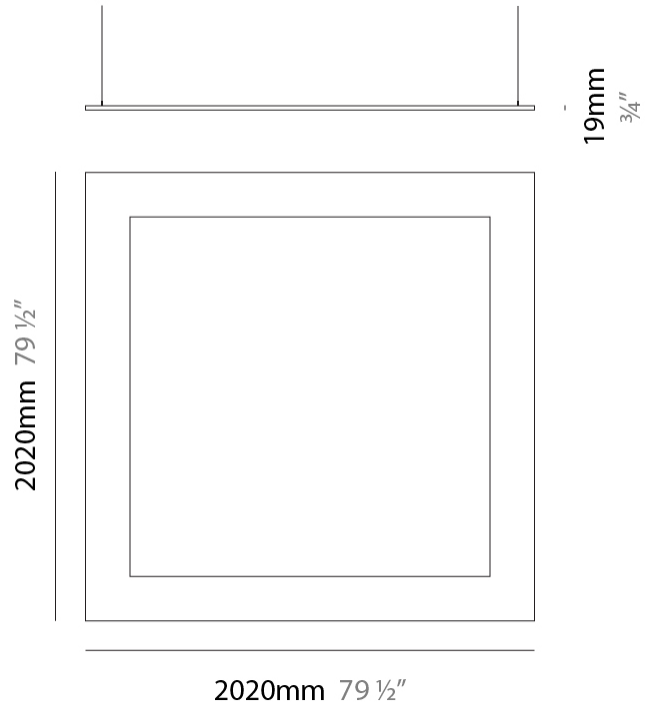

INFINITE FRAME SUSPENSION

A51100-

base number
Color   Finish
Temperature   Options

1. To build a product code in our configurator select the specify button on the base model # product page
2. To build a manual product code on this datasheet choose from the options listed below in blue font and add the suffix to the base model #

GENERAL

Series: Infinite Frame
Partner: Ivela
Division: Architectural
Installation: Suspension
Product Type: Panels
Mounting Location: Ceiling
Light Distribution: Direct

PHYSICAL

Shape: Square
Length (mm): 2020
Length (in): 79 ½
Width (mm): 2020
Width (in): 79 ½
Height (mm): 19
Height (in): ¾
Max. Overall Height (mm): 2019
Max. Overall Height (in): 79 ½
Diffuser: PMMA - Opal
Fixture Finish: WHI / BLK / GLD
Fixture Material: Aluminum
Cable Details: 2,000mm / 78 ¾" - Transparent Cable

ELECTRICAL

Lamp Type: LED
Input Wattage (W): 160
Total Output Wattage (W): 136
Dimming: Tri-Mode (Non-Dimming and Phase Dimming (120Vac only) and 0-10V Dimming)
Driver Included: No
Driver Location: Remote
Driver Type: Constant Voltage - Universal
Driver Class: Class 2
Housing: ENCP 5/6/8
Input Voltage (V): 120 - 277
Output Voltage (V): 24

LED

Color Temperature (°K): 2700 / 3000 / 4000
Max. Delivered Lumen (lm): 9600 / 10000 / 10600
Nominal Lumen (lm): 19200 / 20000 / 21200
CRI: >93 CRI
Lamp Life (hrs): 50000

OPTICAL

RATINGS AND CERTIFICATIONS

Certified By: CSA Certified to UL and CSA Standards
IP rating: IP20