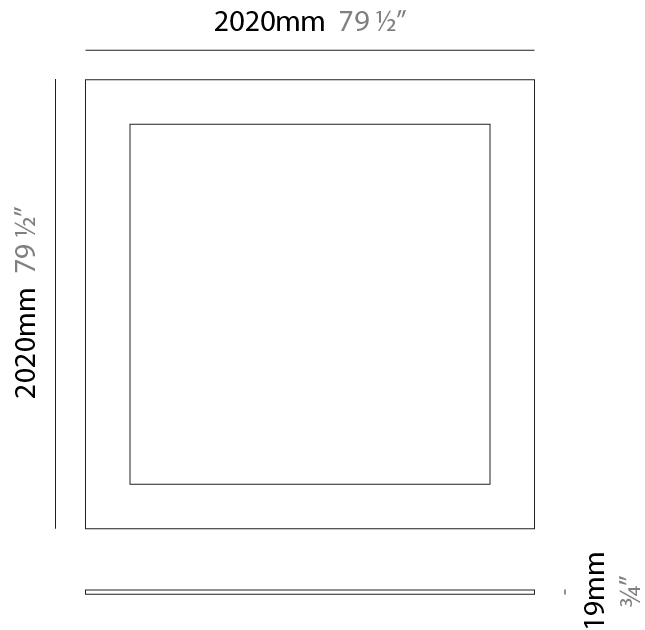

PROJECT
TYPE
SPECIFIER
QUANTITY
DATE

INFINITE FRAME SUSPENSION

A52059- -

base number   Color   Finish
Temperature   Options

1. To build a product code in our configurator select the specify button on the base model # product page
2. To build a manual product code on this datasheet choose from the options listed below in blue font and add the suffix to the base model #

GENERAL

Series: Infinite Frame
Partner: Ivela
Division: Architectural
Installation: Suspension
Product Type: Panels
Mounting Location: Ceiling
Light Distribution: Direct

PHYSICAL

Shape: Square
Length (mm): 2020
Length (in): 79 1/2
Width (mm): 2020
Width (in): 79 1/2
Height (mm): 19
Height (in): 3/4
Diffuser: PMMA - Opal
Fixture Finish: WHI / BLK / GLD
Fixture Material: Aluminum

ELECTRICAL

Lamp Type: LED
Input Wattage (W): 160
Total Output Wattage (W): 136
Dimming: Tri-Mode (Non-Dimming and Phase Dimming (120Vac only) and 0-10V Dimming)
Driver Included: No
Driver Location: Remote
Driver Type: Constant Voltage - Universal
Driver Class: Class 1 and Class 2
Housing: ENCP 6/8
Input Voltage (V): 120 - 277
Output Voltage (V): 24

LED

Color Temperature (°K): 2700 / 3000 / 4000
Max. Delivered Lumen (lm): 9600 / 10000 / 10600
Nominal Lumen (lm): 19200 / 20000 / 21200
CRI: >93 CRI
Lamp Life (hrs): 50000

OPTICAL

RATINGS AND CERTIFICATIONS

Certified By: CSA Certified to UL and CSA Standards
IP rating: IP20